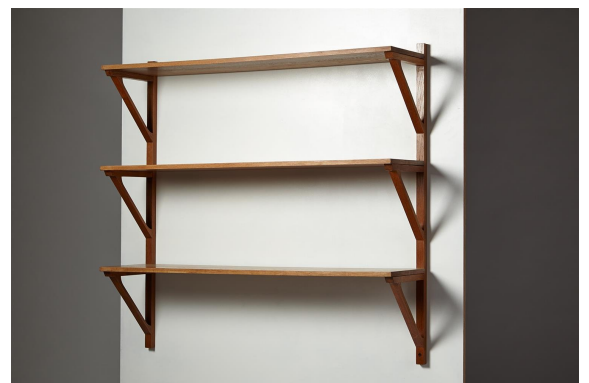

M O D  
E R N  
I T Y

Bookshelf, designed by Børge Mogensen for Erhard Rasmussen, Denmark. 1950's.

Solid oak.

H: 95 cm/ 37 1/2"

L: 100 cm/ 39 1/2"

D: 25 cm/ 10"

Modernity Stockholm AB  
Sibyllegatan 6, 114 42 Stockholm, Sweden  
Tel: +46-8-20 80 25, info@modernity.se  
www.modernity.se