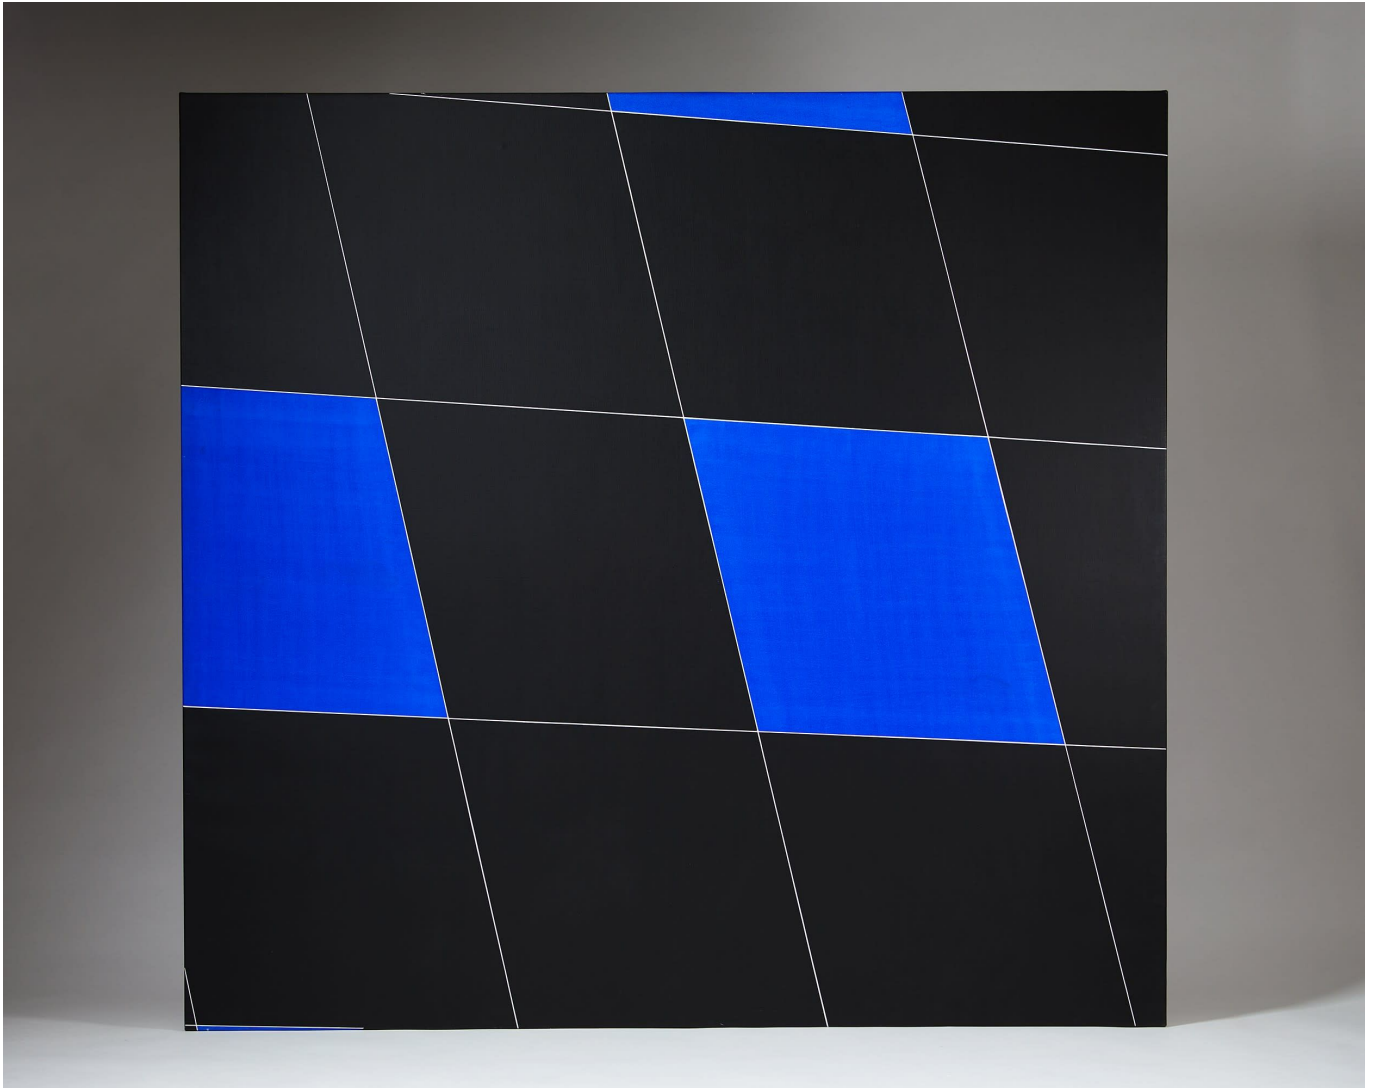

M O D  
E R N  
I T Y

Painting 'Endless wall' by Einar Höste  
Sweden, 1986

Acrylic on canvas.

Signed.

H: 200 cm / 6' 6 7/8"

L: 210 cm / 6' 10"

Modernity Stockholm AB  
Sibyllegatan 6, 114 42 Stockholm, Sweden  
Tel: +46-8-20 80 25, [info@modernity.se](mailto:info@modernity.se)  
[www.modernity.se](http://www.modernity.se)