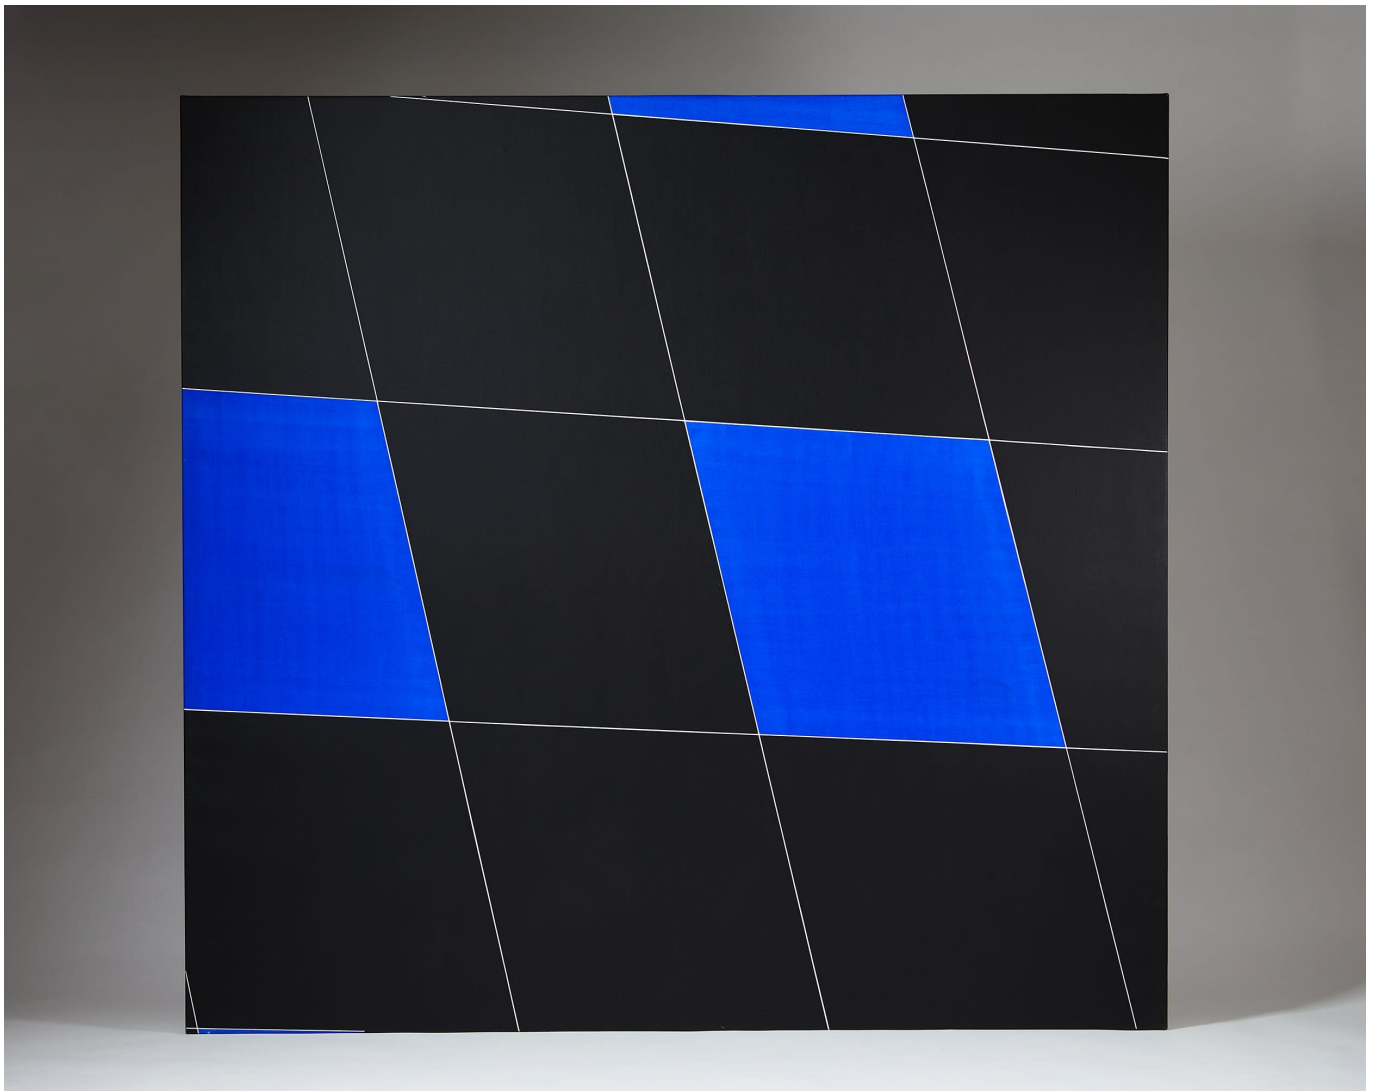

M O D  
E R N  
I T Y

Painting 'Endless wall' by Einar Höste  
Sweden, 1986

Acrylic on canvas.

Signed.

H: 200 cm / 6' 6 7/8"

L: 210 cm / 6' 10"

Modernity Stockholm AB  
Sibyllegatan 6, 114 42 Stockholm, Sweden  
Tel: +46-8-20 80 25, [info@modernity.se](mailto:info@modernity.se)  
[www.modernity.se](http://www.modernity.se)