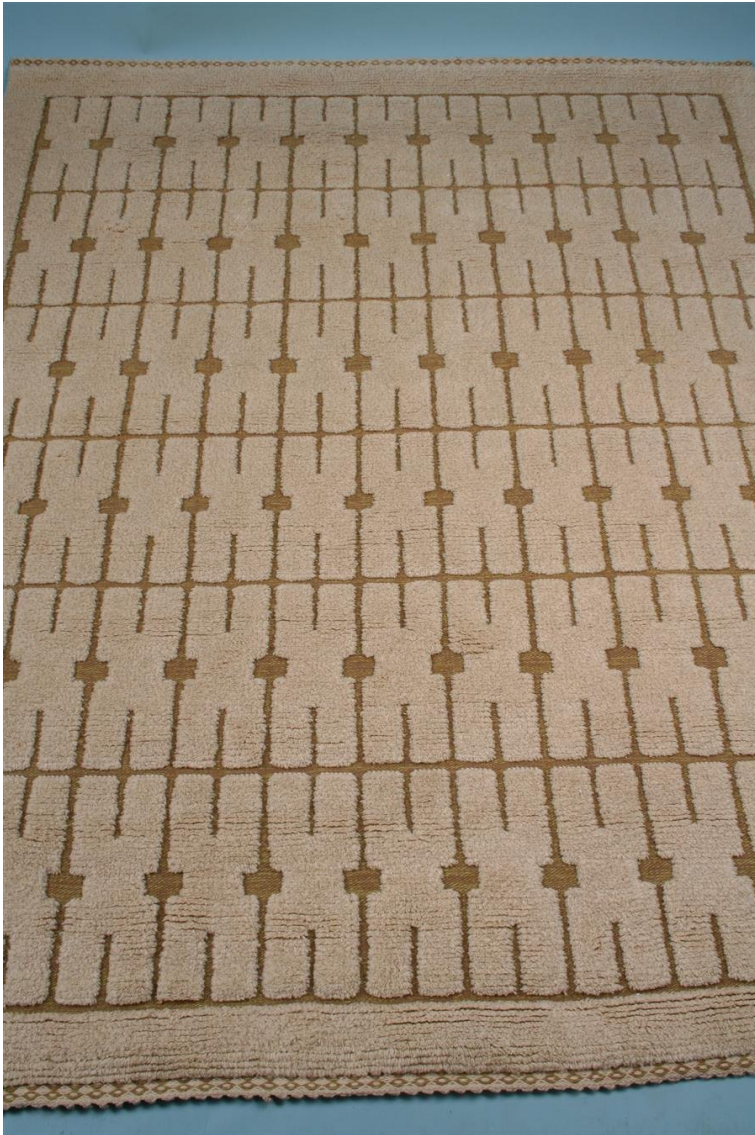

M O D  
E R N  
I T Y

Rug, designed by Elsa Gullberg

Designed by Elsa Gullberg, Sweden. 1940's.

L: 250 cm/ 8' 3"  
W: 195 cm/ 6' 5"

Modernity Stockholm AB  
Sibyllegatan 6, 114 42 Stockholm, Sweden  
Tel: +46-8-20 80 25, [info@modernity.se](mailto:info@modernity.se)  
[www.modernity.se](http://www.modernity.se)