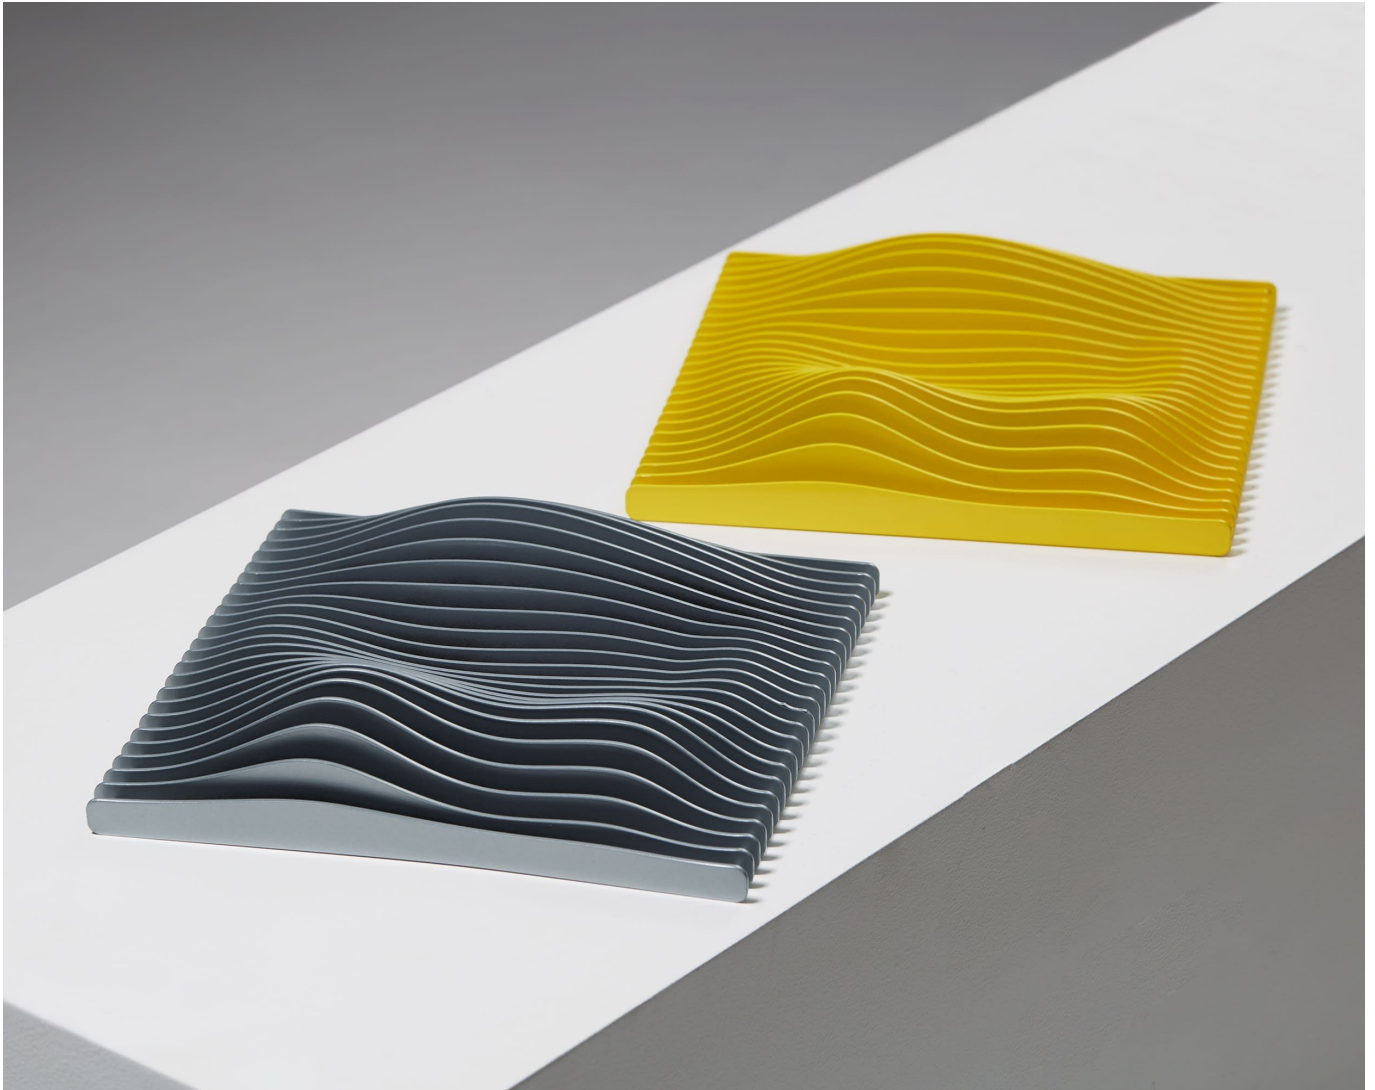

M O D  
E R N  
I T Y

Sculptures 'Landscape' designed by Alexander Lervik  
Sweden, 2014

Yellow one is sold.

L: 24 cm / 9 1/2"  
W: 24 cm / 9 1/2"  
H: 5 cm / 2"

Modernity Stockholm AB  
Sibyllegatan 6, 114 42 Stockholm, Sweden  
Tel: +46-8-20 80 25, [info@modernity.se](mailto:info@modernity.se)  
[www.modernity.se](http://www.modernity.se)