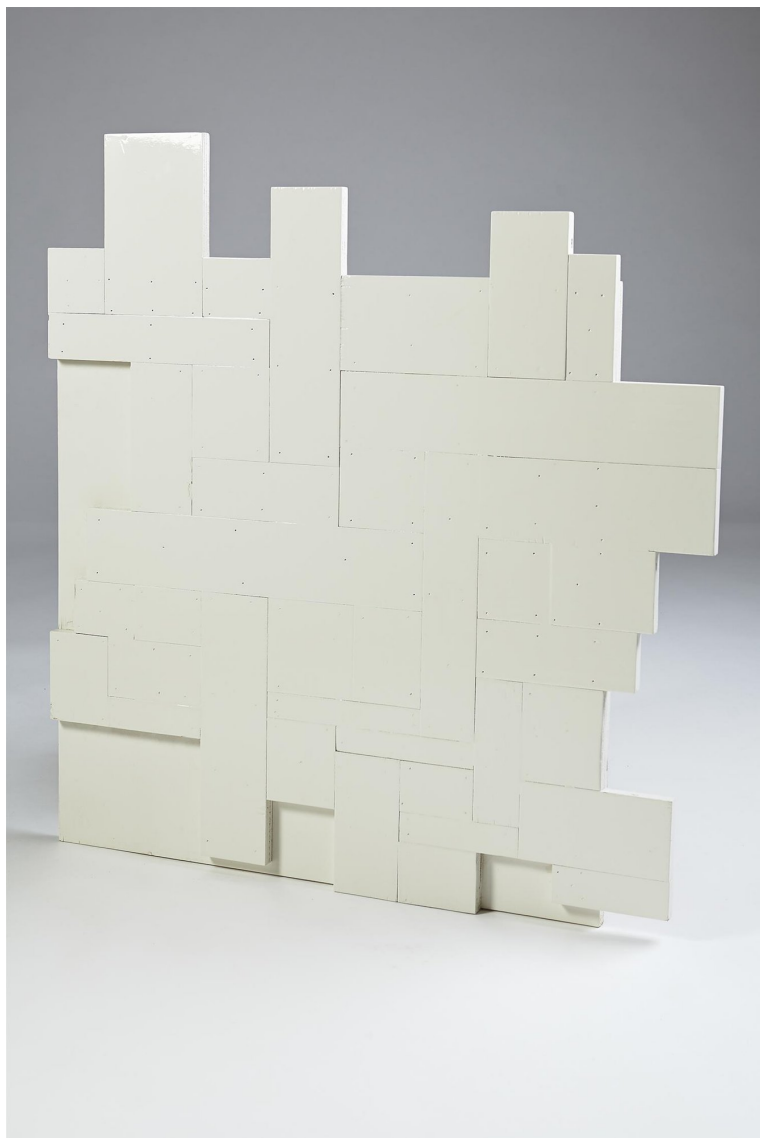

M O D
E R N
I T Y

Section of flooring. Designed by Piet Hein Eek, Holland.

Lacquered wood.

H: 99 cm/ 39"

L: 88 cm/ 34 1/2"

Modernity Stockholm AB
Sibyllegatan 6, 114 42 Stockholm, Sweden
Tel: +46-8-20 80 25, info@modernity.se
www.modernity.se