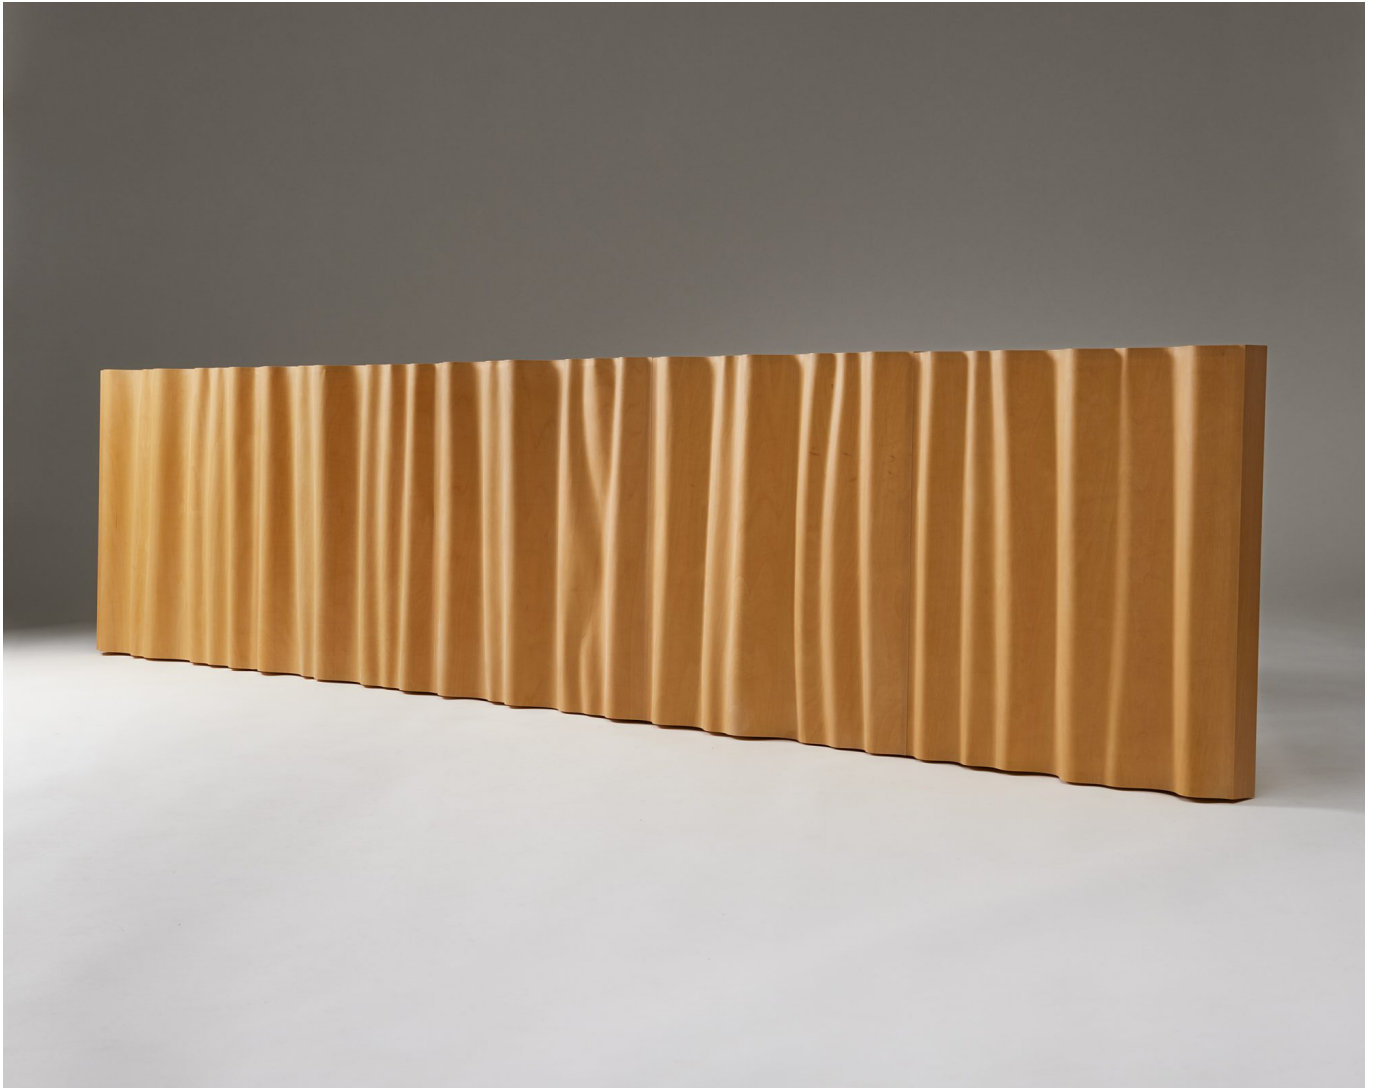

M O D  
E R N  
I T Y

Set of five wall panels 'Ply' by Jouko Kärkkäinen for  
HKT Korhonen Oy,  
Finland, 1990s.

Varnished plywood.

Dimensions of one panel:  
H: 59.5 cm / 1' 11 1/2"  
W: 59.5 cm / 1' 11 1/2"