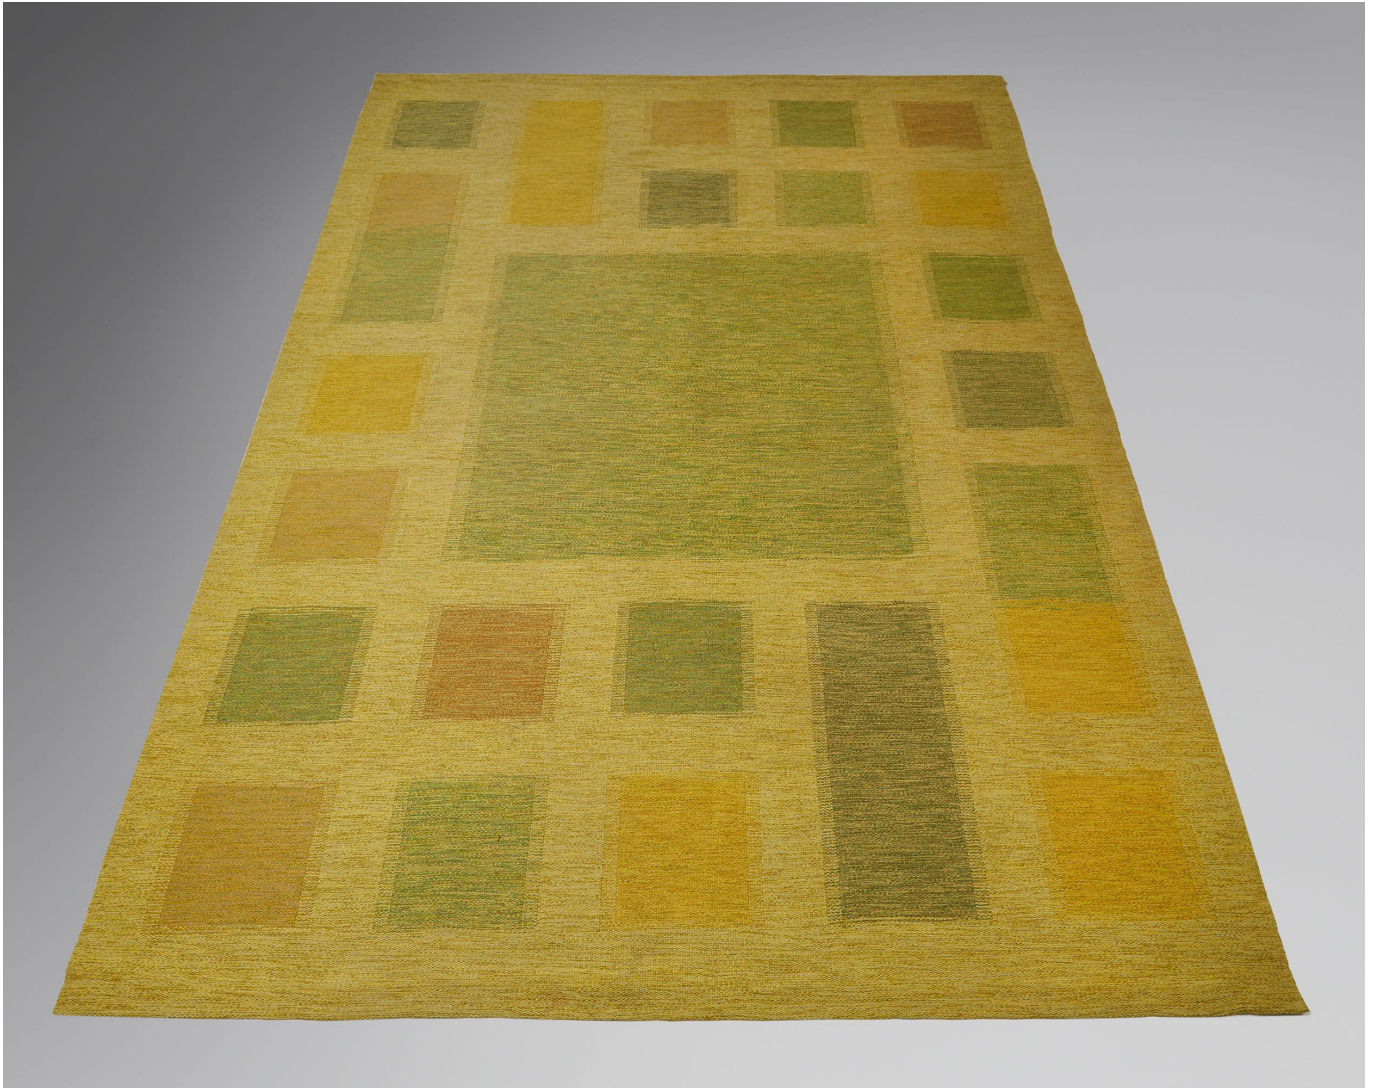

M O D  
E R N  
I T Y

Flatweave rug designed by Brita Grahn  
Sweden, 1950s

Flatweave handwoven wool.

Signed.

L: 375 cm / 12' 3 2/3"  
W: 245 cm / 8' 1/2"

Modernity Stockholm AB  
Sibyllegatan 6, 114 42 Stockholm, Sweden  
Tel: +46-8-20 80 25, [info@modernity.se](mailto:info@modernity.se)  
[www.modernity.se](http://www.modernity.se)